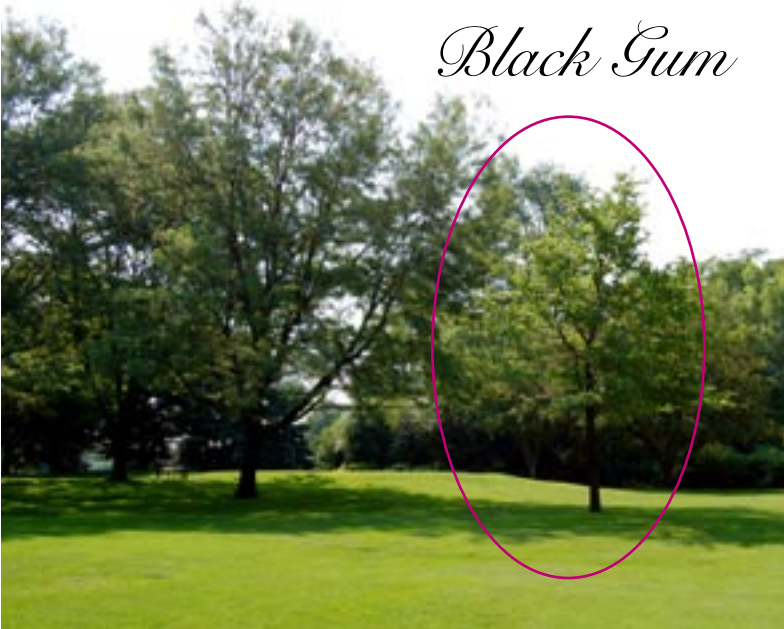

MEMORIAL TREES & GARDENS ANN ARBOR GOLF & OUTING CLUB

John C. Hunter 1922 - 1993

27 yards from #6 tee
on the right side

Black Gum