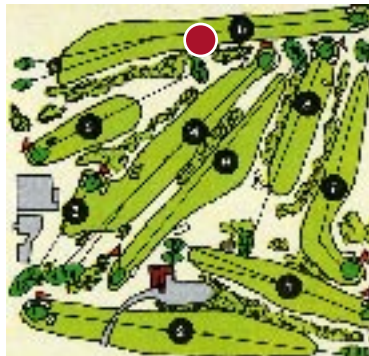

MEMORIAL TREES & GARDENS ANN ARBOR GOLF & OUTING CLUB

*Trene Smith 1902 - 2005*

*Sugar Maple*

View from #6 fairway

*On the right side of #4 green*