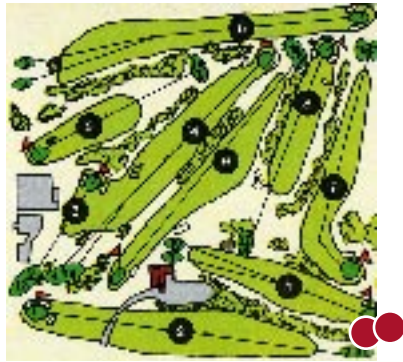

MEMORIAL TREES & GARDENS ANN ARBOR GOLF & OUTING CLUB

*William Stapp 1929 - 2001*

*Behind and beside the right trap on #1 green*

*Two Ginkos*